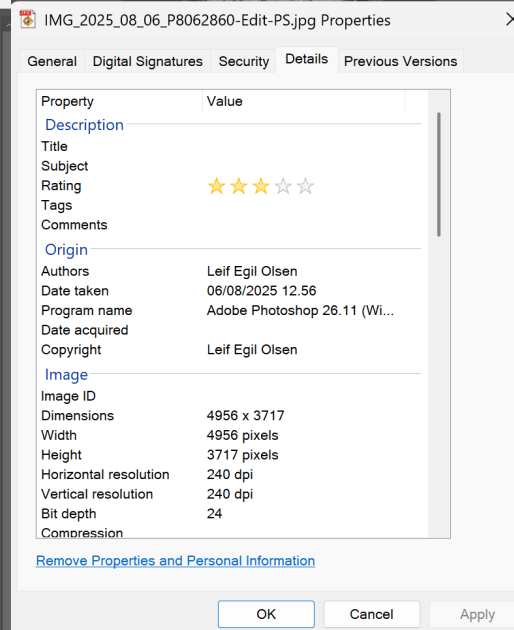

Photoshop Export As