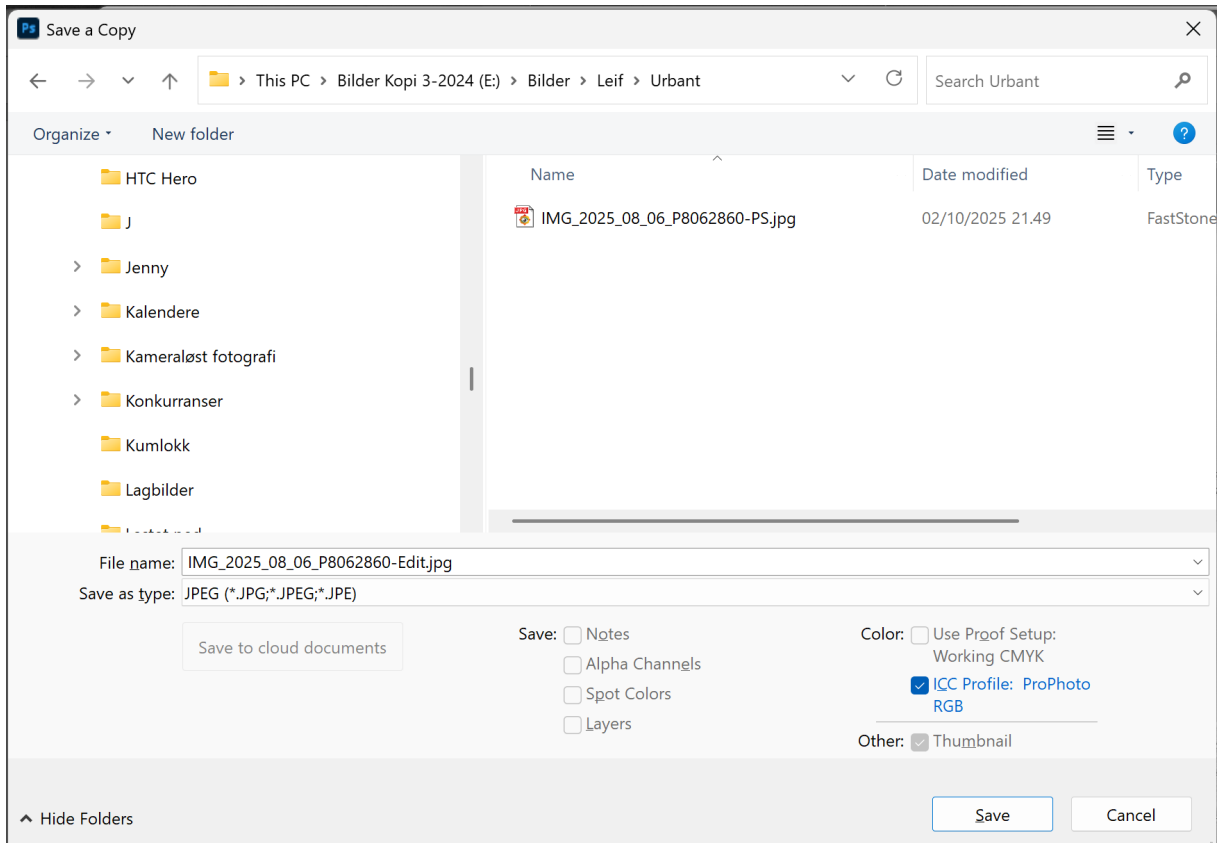

Photoshop Save Copy