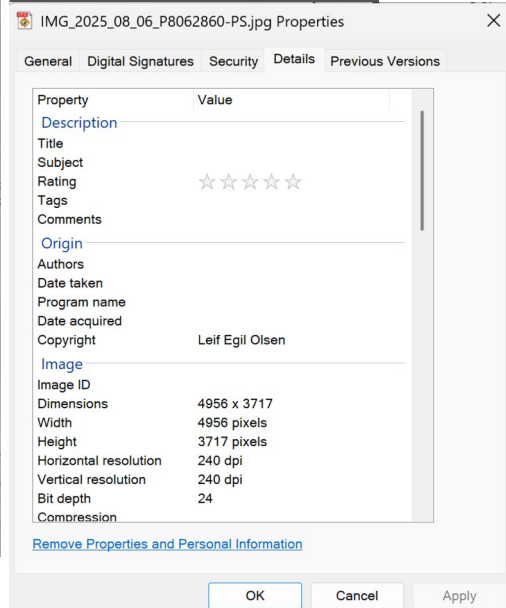

Photoshop Save Copy